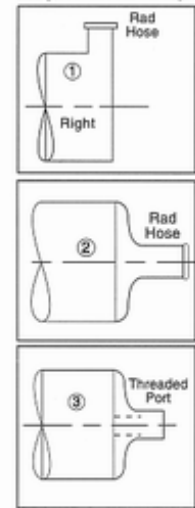

Sizes and Configurations

Left End Cap

Right End Cap

Configurations

Part Number	Bundle Diameter	Tube Bundle Length	Left End Cap				Right End Cap			
			Config-uration	Oil Port Diameter	Water Port Diameter	Water Direction	Config-uration	Oil Port Diameter	Water Port Diameter	Water Direction
75-6127	4"	18.950	3	1-1/16 Straight Thread O Ring Boss	1-5/8 Straight Thread O Ring Boss	Straight	3	1-1/16 Straight Thread O Ring Boss	1-5/8 Straight Thread O Ring Boss	Straight
75-6129	4"	18.950	1	1-1/16 Straight Thread O Ring Boss	1.13 OD	0°	1	1-1/16 Straight Thread O Ring Boss	1.13" OD	0°
75-6217	5"	18.840	3	1-1/16 Straight Thread O Ring Boss	1-5/8 Straight Thread O Ring Boss	Straight	3	1-1/16 Straight Thread O Ring Boss	1-5/8 Straight Thread O Ring Boss	Straight
75-6224	4"	18.950	2	1-1/16 Straight Thread O Ring Boss	1.13 OD	Straight	1	1-1/16 Straight Thread O Ring Boss	1.13" OD	0°
75-6270	4"	18.950	1	1-1/16 Straight Thread O Ring Boss	1.13 OD	0°	1	1-1/16 Straight Thread O Ring Boss	1.13" OD	0°
75-6291 (Formerly 75-2401)	4"	18.950	1	1-1/16 Straight Thread O Ring Boss	1.13 OD	0°	1	1-1/16 Straight Thread O Ring Boss	1.13" OD	270°
75-6399	5"	18.840	2	1-1/16 Straight Thread O Ring Boss	2.5 OD	Straight	2	1-1/16 Straight Thread O Ring Boss	2.5" OD	Straight
75-6499	5"	18.840	2	1-5/8 Straight Thread O Ring Boss	2.5 OD	Straight	2	1-5/8 Straight Thread O Ring Boss	2.5" OD	Straight

Replacement Tube Bundles

Part Number	Length	Diameter	No. of Baffles	Water Side O Ring	Oil Side O Ring
71-6060	18.950	4"	9	28C-6060	28D-6060
71-6291	18.950	4"	8	28C-6060	28D-6060
71-6217	18.840	5"	15	28S-6217	28L-6217