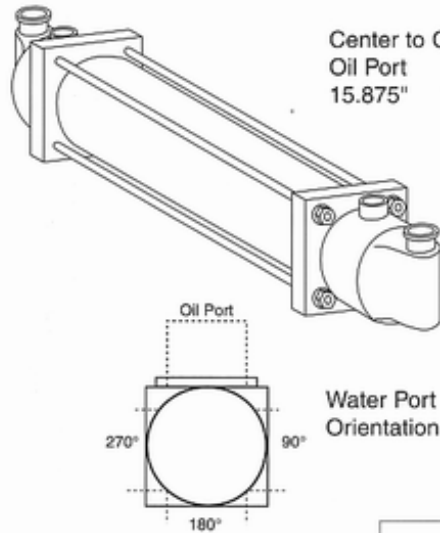

Sizes and Configurations

Left End Cap

Right End Cap

Configurations

Part Number	Bundle Diameter	Tube Bundle Length	Left End Cap				Right End Cap			
			Config-uration	Oil Port Diameter	Water Port Diameter	Water Direction	Config-uration	Oil Port Diameter	Water Port Diameter	Water Direction
75-6127	4"	18.950	3	1-1/16 Straight Thread O Ring Boss	1-5/8 Straight Thread O Ring Boss	Straight	3	1-1/16 Straight Thread O Ring Boss	1-5/8 Straight Thread O Ring Boss	Straight
75-6129	4"	18.950	1	1-1/16 Straight Thread O Ring Boss	1.13 OD	0°	1	1-1/16 Straight Thread O Ring Boss	1.13" OD	0°
75-6217	5"	18.840	3	1-1/16 Straight Thread O Ring Boss	1-5/8 Straight Thread O Ring Boss	Straight	3	1-1/16 Straight Thread O Ring Boss	1-5/8 Straight Thread O Ring Boss	Straight
75-6224	4"	18.950	2	1-1/16 Straight Thread O Ring Boss	1.13 OD	Straight	1	1-1/16 Straight Thread O Ring Boss	1.13" OD	0°
75-6270	4"	18.950	1	1-1/16 Straight Thread O Ring Boss	1.13 OD	0°	1	1-1/16 Straight Thread O Ring Boss	1.13" OD	0°
75-6291 (Formerly 75-2401)	4"	18.950	1	1-1/16 Straight Thread O Ring Boss	1.13 OD	0°	1	1-1/16 Straight Thread O Ring Boss	1.13" OD	270°
75-6399	5"	18.840	2	1-1/16 Straight Thread O Ring Boss	2.5 OD	Straight	2	1-1/16 Straight Thread O Ring Boss	2.5" OD	Straight
75-6499	5"	18.840	2	1-5/8 Straight Thread O Ring Boss	2.5 OD	Straight	2	1-5/8 Straight Thread O Ring Boss	2.5" OD	Straight

Replacement Tube Bundles

Part Number	Length	Diameter	No. of Baffles	Water Side O Ring	Oil Side O Ring
71-6060	18.950	4"	9	28C-6060	28D-6060
71-6291	18.950	4"	8	28C-6060	28D-6060
71-6217	18.840	5"	15	28S-6217	28L-6217