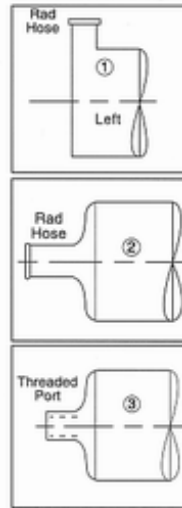

Sizes and Configurations

Left End Cap

Right End Cap

Configurations

Part Number	Bundle Diameter	Tube Bundle Length	Left End Cap				Right End Cap			
			Config-uration	Oil Port Diameter	Water Port Diameter	Water Direction	Config-uration	Oil Port Diameter	Water Port Diameter	Water Direction
75-6127	4"	18.950	3	1-1/16 Straight Thread O Ring Boss	1-5/8 Straight Thread O Ring Boss	Straight	3	1-1/16 Straight Thread O Ring Boss	1-5/8 Straight Thread O Ring Boss	Straight
75-6129	4"	18.950	1	1-1/16 Straight Thread O Ring Boss	1.13 OD	0°	1	1-1/16 Straight Thread O Ring Boss	1.13" OD	0°
75-6217	5"	18.840	3	1-1/16 Straight Thread O Ring Boss	1-5/8 Straight Thread O Ring Boss	Straight	3	1-1/16 Straight Thread O Ring Boss	1-5/8 Straight Thread O Ring Boss	Straight
75-6224	4"	18.950	2	1-1/16 Straight Thread O Ring Boss	1.13 OD	Straight	1	1-1/16 Straight Thread O Ring Boss	1.13" OD	0°
75-6270	4"	18.950	1	1-1/16 Straight Thread O Ring Boss	1.13 OD	0°	1	1-1/16 Straight Thread O Ring Boss	1.13" OD	0°
75-6291 (Formerly 75-2401)	4"	18.950	1	1-1/16 Straight Thread O Ring Boss	1.13 OD	0°	1	1-1/16 Straight Thread O Ring Boss	1.13" OD	270°
75-6399	5"	18.840	2	1-1/16 Straight Thread O Ring Boss	2.5 OD	Straight	2	1-1/16 Straight Thread O Ring Boss	2.5" OD	Straight
75-6499	5"	18.840	2	1-5/8 Straight Thread O Ring Boss	2.5 OD	Straight	2	1-5/8 Straight Thread O Ring Boss	2.5" OD	Straight

Replacement Tube Bundles

Part Number	Length	Diameter	No. of Baffles	Water Side O Ring	Oil Side O Ring
71-6060	18.950	4"	9	28C-6060	28D-6060
71-6291	18.950	4"	8	28C-6060	28D-6060
71-6217	18.840	5"	15	28S-6217	28L-6217